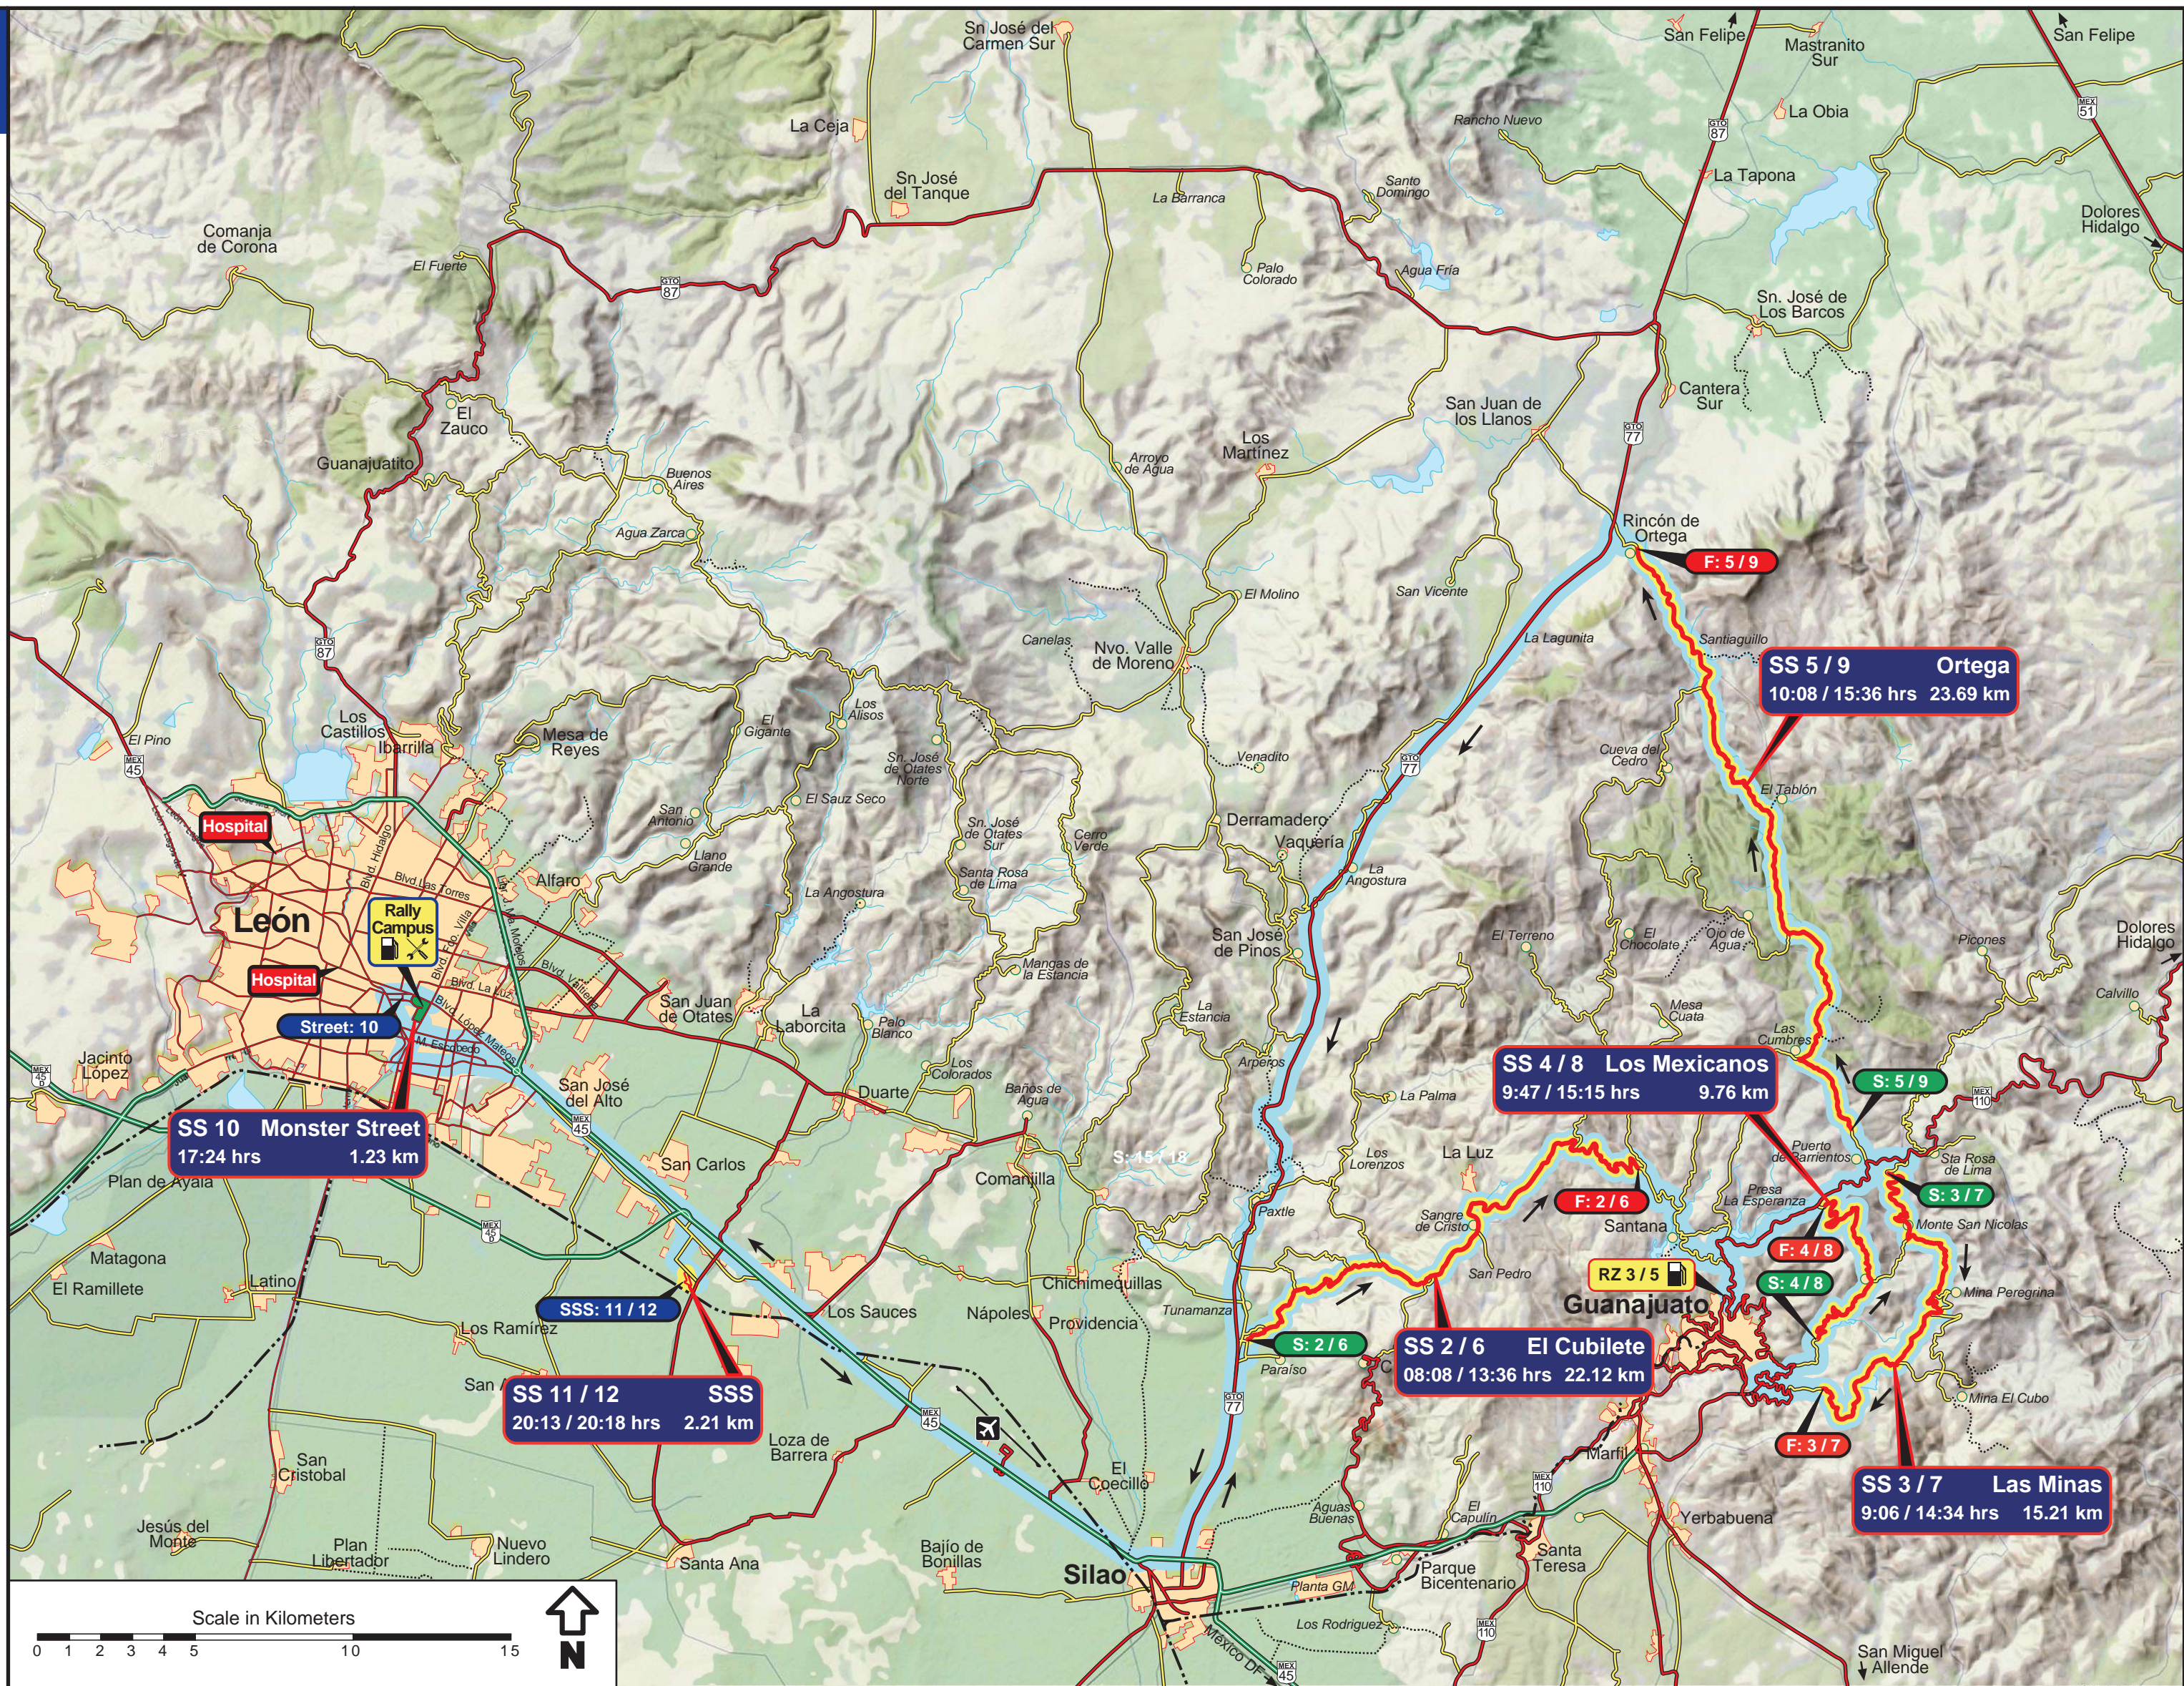

# Mapa Jueves Thursday Map

-  Autopista  
Divided Highway
-  Carreteras Pavimento  
Paved Roads
-  Terracería  
Gravel Road
-  Tramos Cronometrados  
Special Stages
-  Brecha  
Dirt Path
-  Ferrocarril  
Railroad
  
-  Centros Espectadores  
Spectator Centers
-  Espectadores  
Spectators
-  Carga Combustible  
Refueling
-  Areas de Servicio  
Service Areas
  
-  Inicio T.C.  
S.S. Start
-  Final T.C.  
S.S. Finish
-  Hospital

# Mapa Viernes Friday Map

-  Autopista  
Divided Highway
-  Carreteras Pavimento  
Paved Roads
-  Terracería  
Gravel Road
-  Tramos Cronometrados  
Special Stages
-  Brecha  
Dirt Path
-  Ferrocarril  
Railroad

# Mapa Sábado Saturday Map

-  Autopista  
Divided Highway
-  Carreteras Pavimento  
Paved Roads
-  Terracería  
Gravel Road
-  Tramos Cronometrados  
Special Stages
-  Brecha  
Dirt Path
-  Ferrocarril  
Railroad

# Mapa Domingo Sunday Map

-  Autopista  
Divided Highway
-  Carreteras Pavimento  
Paved Roads
-  Terracería  
Gravel Road
-  Tramos Cronometrados  
Special Stages
-  Brecha  
Dirt Path
-  Ferrocarril  
Railroad