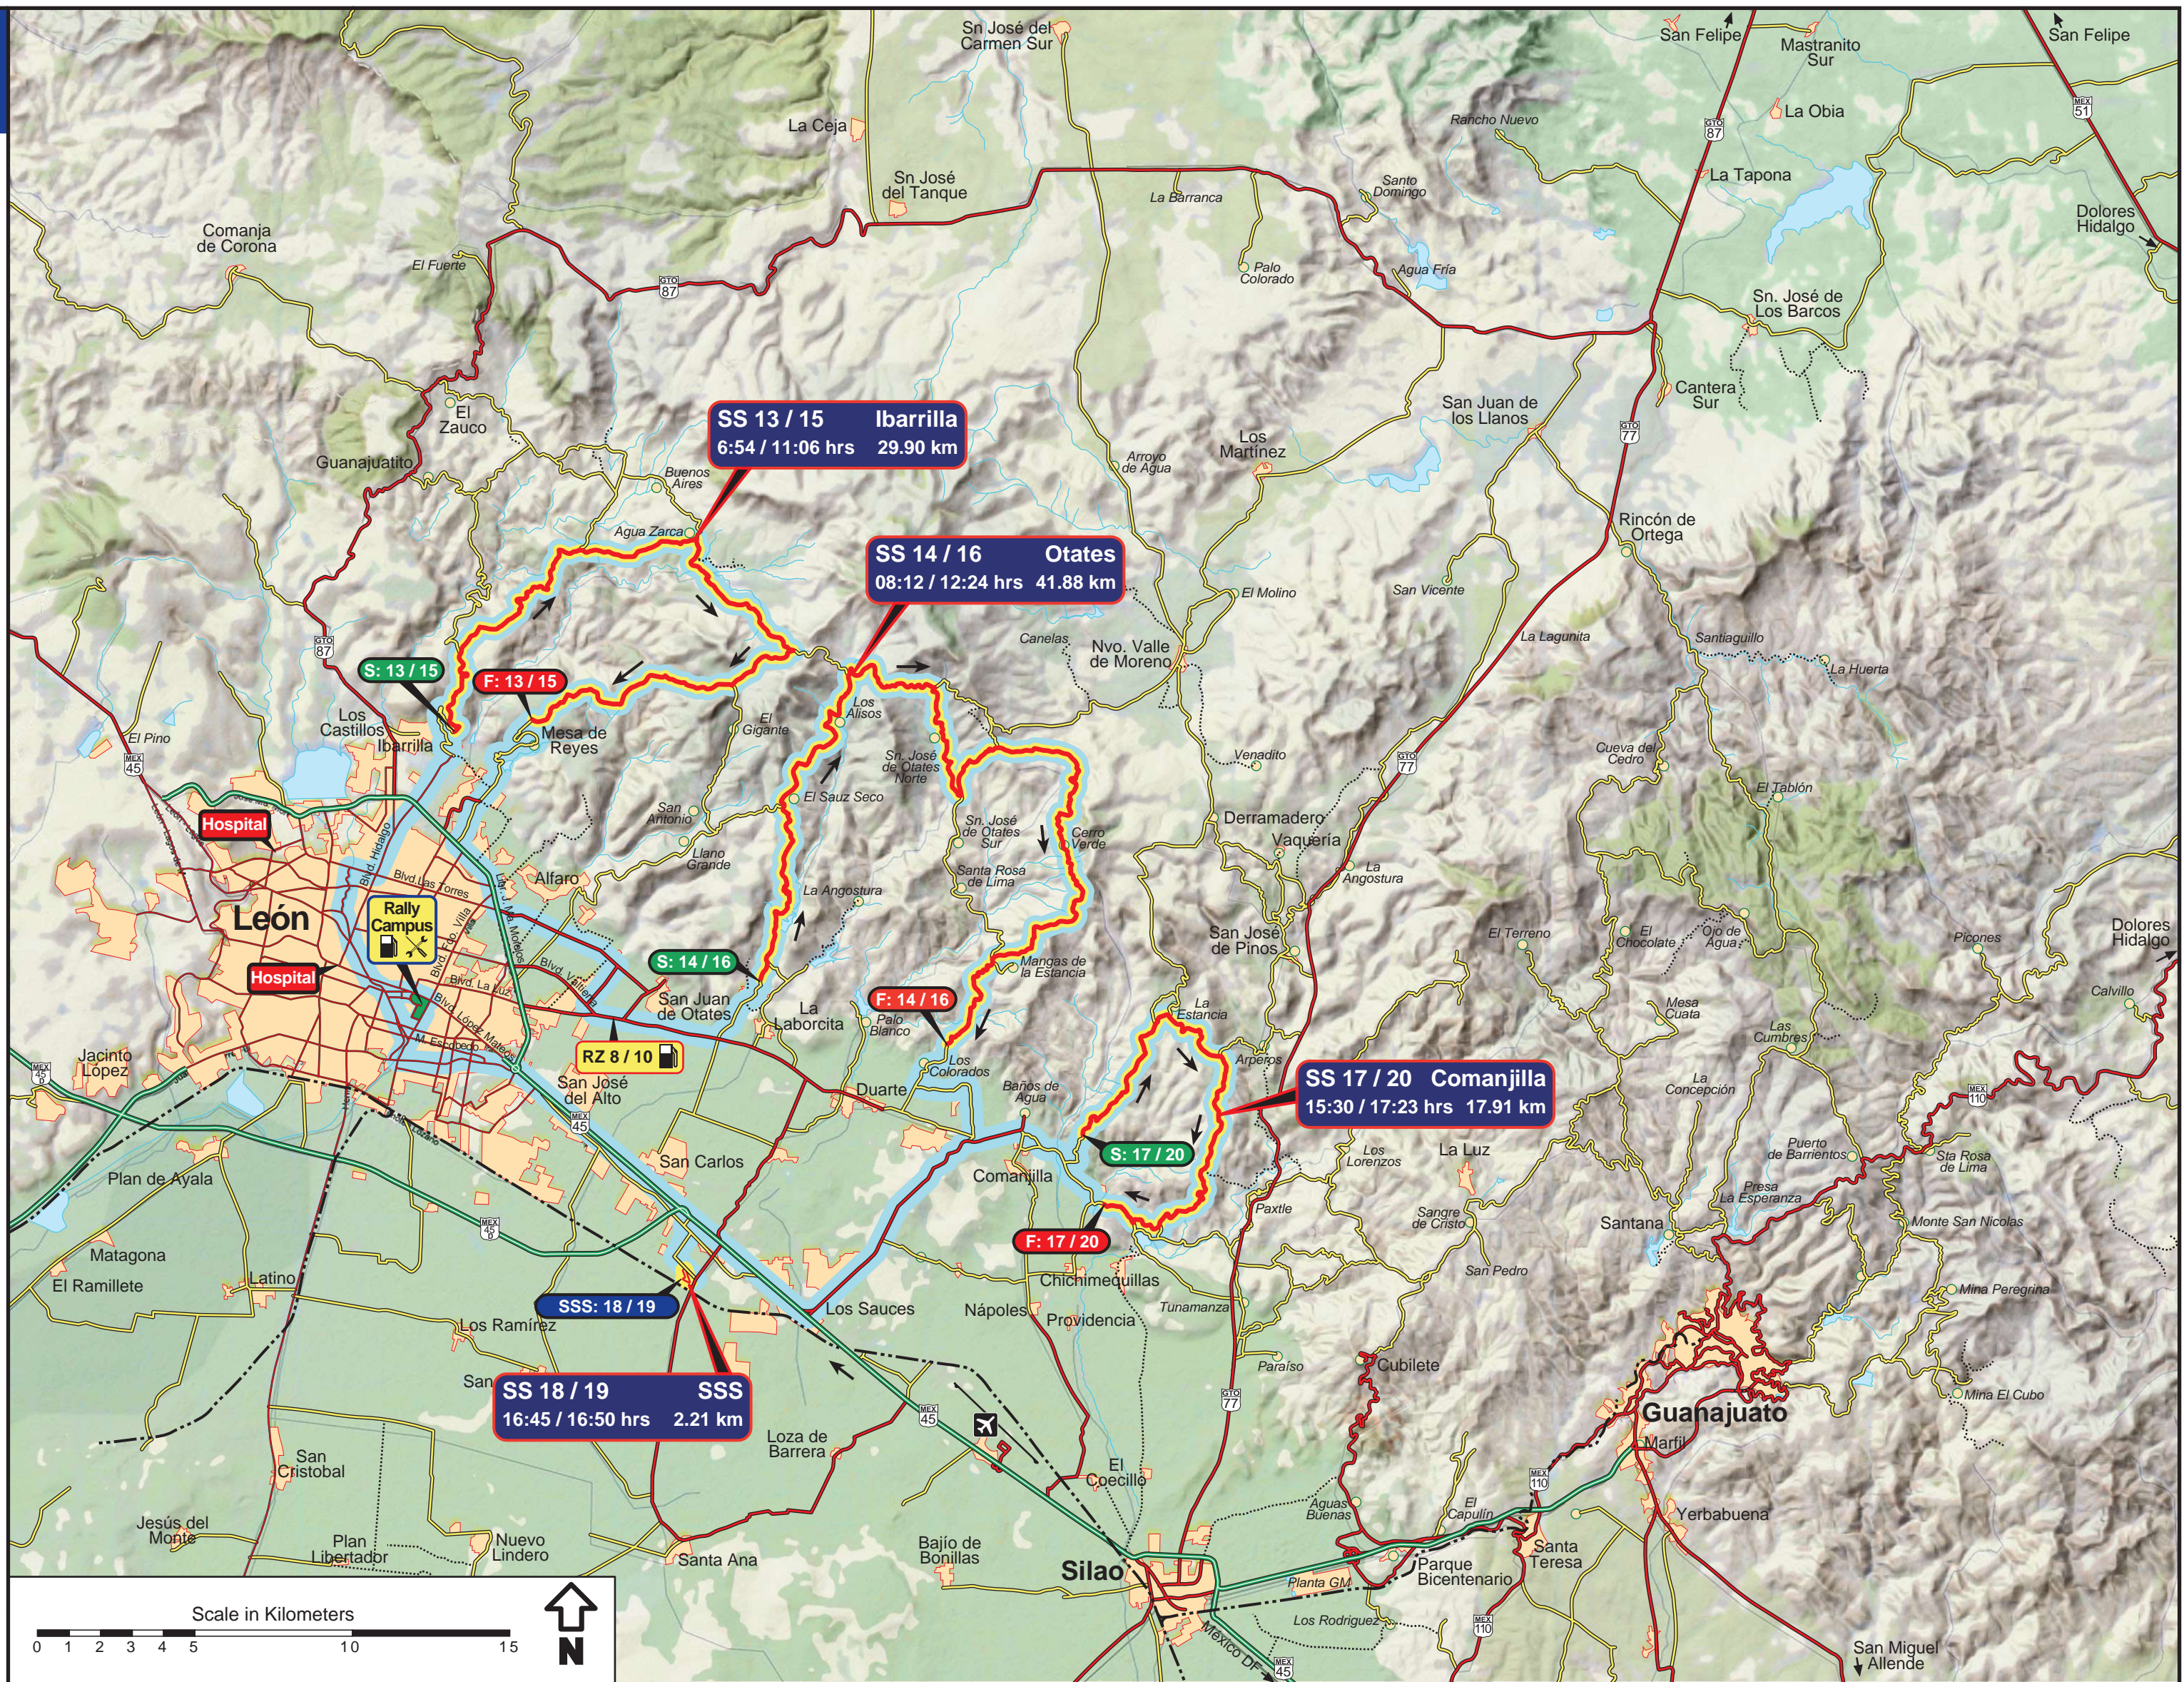

# Mapa Jueves Thursday Map

-  Autopista  
Divided Highway
-  Carreteras Pavimento  
Paved Roads
-  Terracería  
Gravel Road
-  Tramos Cronometrados  
Special Stages
-  Brecha  
Dirt Path
-  Ferrocarril  
Railroad
  
-  Centros Espectadores  
Spectator Centers
-  Espectadores  
Spectators
-  Carga Combustible  
Refueling
-  Areas de Servicio  
Service Areas
  
-  Inicio T.C.  
S.S. Start
-  Final T.C.  
S.S. Finish
-  Hospital

# Mapa Viernes Friday Map

-  Autopista  
Divided Highway
-  Carreteras Pavimento  
Paved Roads
-  Terracería  
Gravel Road
-  Tramos Cronometrados  
Special Stages
-  Brecha  
Dirt Path
-  Ferrocarril  
Railroad

# Mapa Sábado Saturday Map

-  Autopista  
Divided Highway
-  Carreteras Pavimento  
Paved Roads
-  Terracería  
Gravel Road
-  Tramos Cronometrados  
Special Stages
-  Brecha  
Dirt Path
-  Ferrocarril  
Railroad

# Mapa Domingo Sunday Map

-  Autopista  
Divided Highway
-  Carreteras Pavimento  
Paved Roads
-  Terracería  
Gravel Road
-  Tramos Cronometrados  
Special Stages
-  Brecha  
Dirt Path
-  Ferrocarril  
Railroad